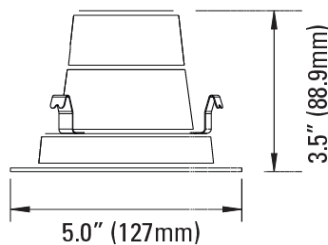

Version	2.0	Date	1/10/17
Prepared By	JC		

PRODUCT SPECIFICATION	
Category	Downlight
Item Number	7519
Stock Code	LED4RL-70L930-JA8
Mounting	4" Recessed
Housing Color	White

ELECTRICAL CHARACTERISTICS			
Rated Wattage (W)	10	Replacement Wattage (W)	65
Tested Wattage (W)	10		
Input Voltage (V)	120V	Surge Protect Level	-
Voltage Frequency (Hz)	60	Dimmable	Yes
Input Current (A)	0.09	AUX (12V) Line	-
Power Factor	>0.9		
THD	<20%		

PHOTOMETRIC CHARACTERISTICS			
Lumen (lm)	700	CCT (K)	3000K
Efficacy (lm/w)	-	Beam Angle (°)	Flood
CRI	95		

GENERAL CHARACTERISTICS	
Operating Temperature (°F)	-4°F ~ 104°
Storage Temperature (°F)	-4°F ~ 104°
IP Rating	Wet Location
IK Rating	-
Rated Life (Hrs)	35,000
Warranty (Yrs)	3

ACCESSORIES		
Item #	Stock Code	Description

PRODUCT DIMENSIONS		
Width- in / (mm)	5.00"	127
Height- in / (mm)	3.50"	88.9
Depth- in / (mm)	-	-
EPA (ft²)	-	-
Weight (lbs)	0.6	
Mounting Height (ft)	-	
Cable Length (ft)	-	